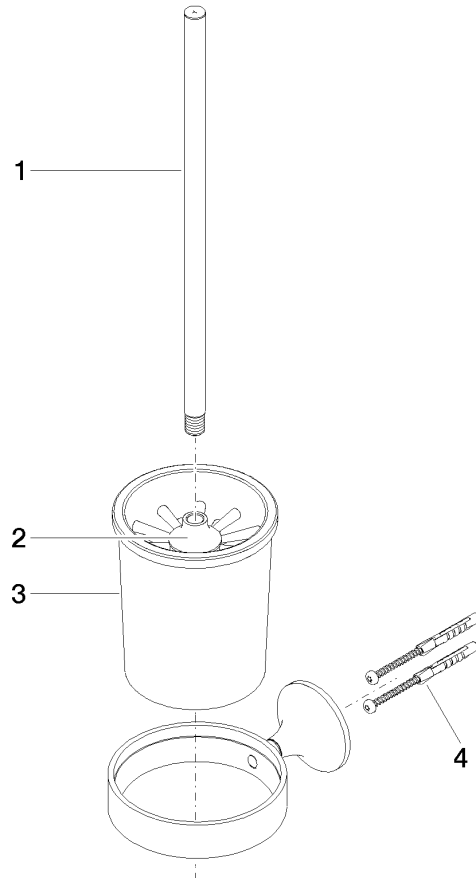

83 900 809

- crystal glass brush holder, matte
- brush, matte black
- width 110mm
- height 421 mm
- 158mm projection

	Chrome	83 900 809-00
	Brushed Platinum	83 900 809-06
	Platinum	83 900 809-08
	Dark Chrome	83 900 809-19
	Brushed Durabronze (23kt Gold)	83 900 809-28
	Brushed Bronze	83 900 809-42
	Brushed Champagne (22kt Gold)	83 900 809-46
	Champagne (22kt Gold)	83 900 809-47
	Brushed Dark Platinum	83 900 809-99

83 900 809

mm [inches]

83 900 809

Parts for other finishes can be found here: Brushed
Platinum

Spare parts list

No.	Item Number	Name	Quantity used	Delivery time
1	90 20 97 507 00-00	handle	1	10
2	90 18 50 601 00 90	brush	1	2
3	90 90 04 008 00 82	glass	1	2
4	05 30 31 025 00 90	fixing set	1	2