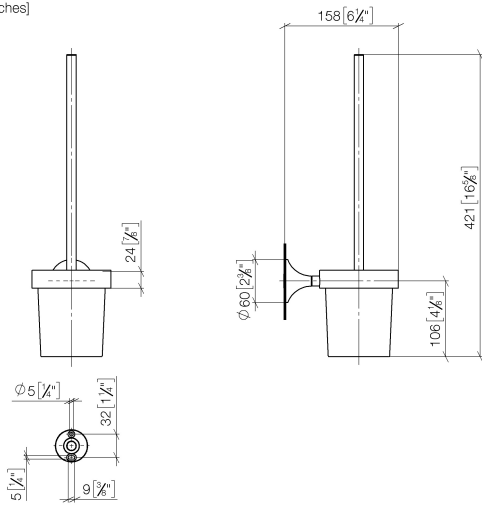

83 900 809

- crystal glass brush holder, matte
- brush, matte black
- width 110mm
- height 421 mm
- 158mm projection

	Chrome	83 900 809-00
	Brushed Platinum	83 900 809-06
	Platinum	83 900 809-08
	Dark Chrome	83 900 809-19
	Brushed Durabronze (23kt Gold)	83 900 809-28
	Brushed Bronze	83 900 809-42
	Brushed Champagne (22kt Gold)	83 900 809-46
	Champagne (22kt Gold)	83 900 809-47
	Brushed Dark Platinum	83 900 809-99

83 900 809

mm [inches]

83 900 809

Parts for other finishes can be found here: Brushed
Platinum

Spare parts list

No.	Item Number	Name	Quantity used	Delivery time
1	90 20 97 507 00-00	handle	1	10
2	90 18 50 601 00 90	brush	1	2
3	90 90 04 008 00 82	glass	1	2
4	05 30 31 025 00 90	fixing set	1	2